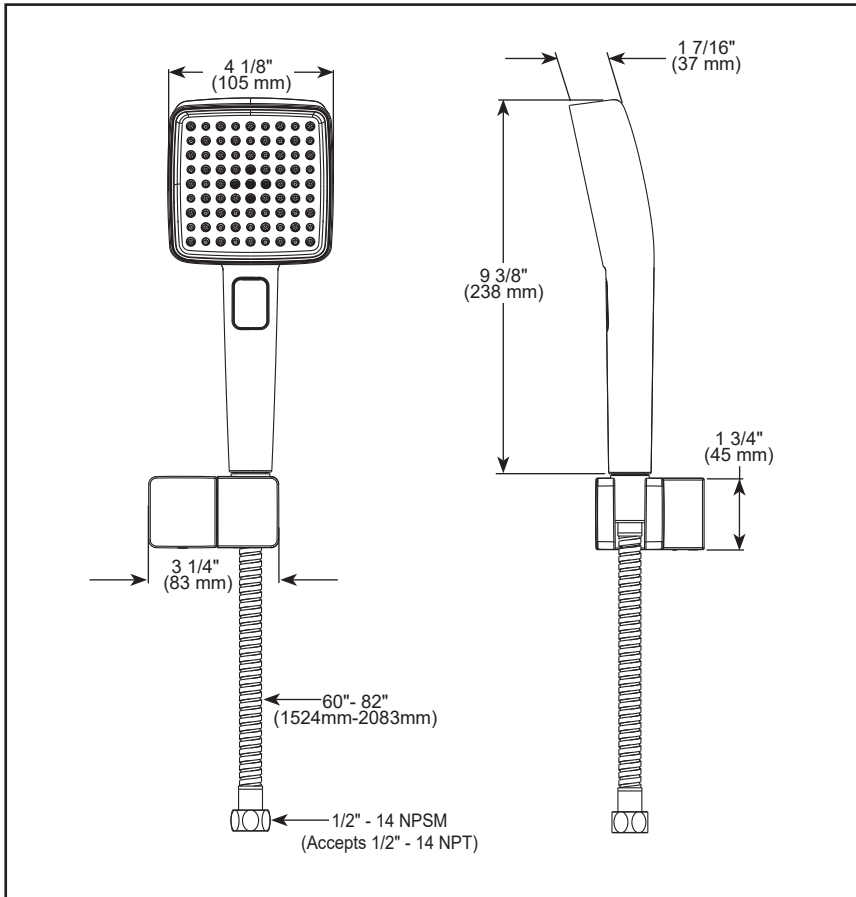

see what Delta can do™

HAND SHOWER W/ WALL MOUNT

■ 4-Setting Hand Shower

FEATURES:

- Touch-Clean® Spray Holes
- FeatherRain™ Spray
- Lumicoat® Finish (-PR models only)
- Lumicoat® Finishes easily wipe clean without cleaners and chemicals on the products most commonly touched areas

STANDARD SPECIFICATIONS:

- Max flow rate 1.75 gpm @ 80 psi, 6.6 L/min @ 550 kPa
- Certified dual check valves for backflow protection
- Change hand shower spray modes with push button
- Adjustable shower arm mounting for hands-free showering
- Wall mount can swivel 35° forward to 5° rearward
- 60"- 82" (1524 mm-2083 mm) stretchable metal hose
- Lumicoat® is not applied to shower hose
- Change hand shower spray modes with push button
- 4-Spray settings include: Full Body Spray, Massage Spray, FeatherRain™ & Pause. Pause is a non positive shut-off.

COMPLIES WITH:

- ASME A112.18.1 / CSA B125.1◆
- ASME A112.18.3
- EPA WaterSense®

◆ Your Delta hand shower incorporates a backflow protection system that has been tested to be in compliance with ASME A112.18.3 and ASME A112.18.1/CSA B125.1. It incorporates two certified check valves in series, which operate independently and are integral, non-serviceable parts of the wand assembly.